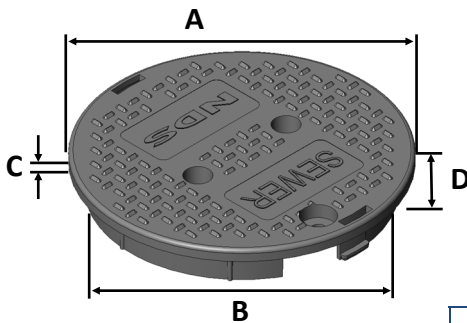

111BCW

Series: Standard Series

Material: HDPE

Box Color: Black

Lid Color: Green

Lid Marking: Water

Box Weight: 2.07 lbs

Lid Weight: 0.75 lbs

Total Weight: 2.82 lbs

Load rating:

Pedestrian & lawn care equipment

Includes:

5/16" Brass nut

Made in the USA

Mouse hole:
2 3/8" x 2 15/16"

Lid Dimensions	
A. Top diameter	9 1/2"
B. Bottom diameter	8 11/16"
C. Rim thickness	1/2"
D. Overall height	1 3/8"

Box Dimensions	
A. Top inside diameter	9 1/8"
B. Top outside diameter	9 11/16"
C. Bottom inside diameter	11 11/16"
D. Bottom outside diameter	12 13/16"
E. Height	9 15/16"