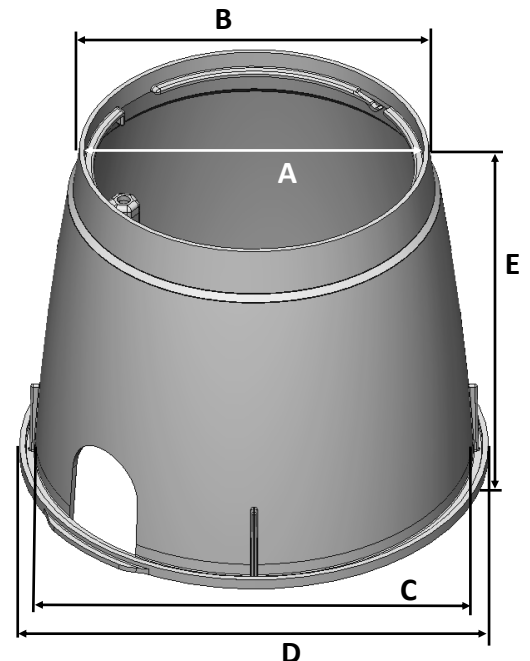

111BCW

Series: Standard Series

Material: HDPE

Box Color: Black

Lid Color: Green

Lid Marking: Water

Box Weight: 2.07 lbs

Lid Weight: 0.75 lbs

Total Weight: 2.82 lbs

Load rating:

Pedestrian & lawn care equipment

Includes:

5/16" Brass nut

Made in the USA

Mouse hole:
2 3/8" x 2 15/16"

Lid Dimensions	
A. Top diameter	9 1/2"
B. Bottom diameter	8 11/16"
C. Rim thickness	1/2"
D. Overall height	1 3/8"

Box Dimensions	
A. Top inside diameter	9 1/8"
B. Top outside diameter	9 11/16"
C. Bottom inside diameter	11 11/16"
D. Bottom outside diameter	12 13/16"
E. Height	9 15/16"